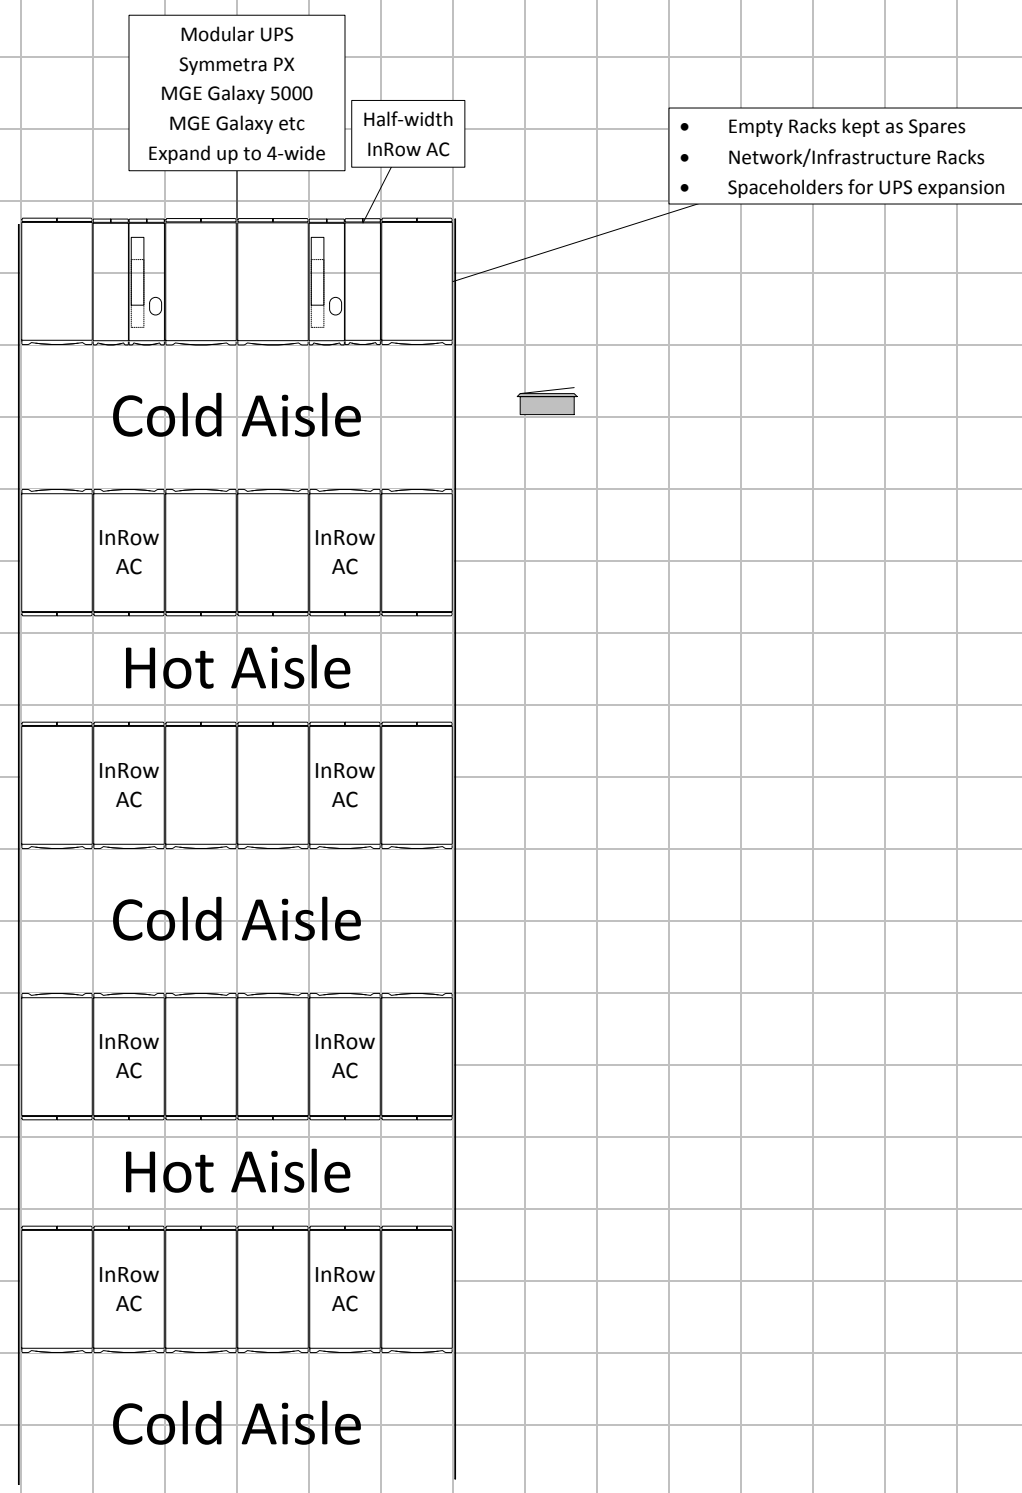

Leave empty for work area, staging, etc

Leave empty for work area, staging, etc

- Empty Racks/kef as Spares
- Network/Infrastructure Racks
- Spareholders for UPS expansion

Half-width
InRow AC

Modular UPS
Symmetra PX
MGE Galax 5000
MGE Galaxy etc
Expand up to 4-wide