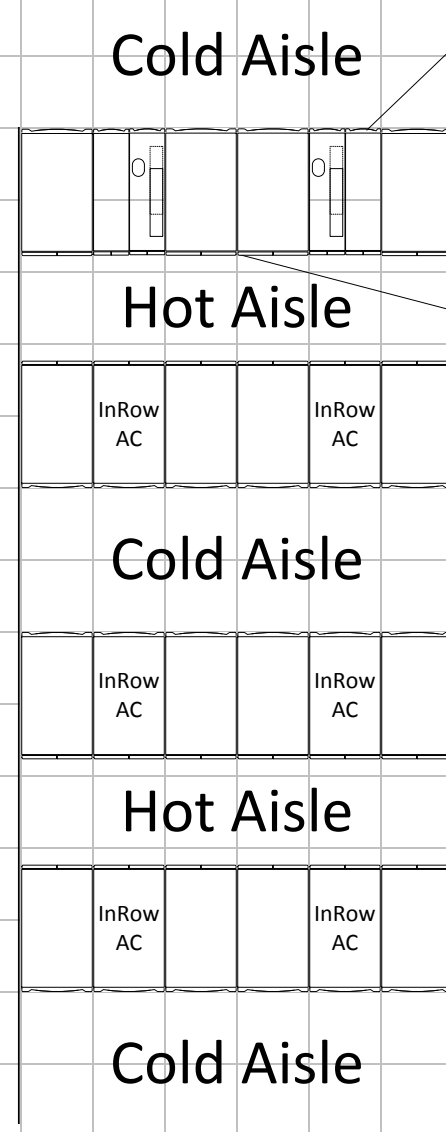

Leave empty for work area, staging, etc

Half-width
InRow AC