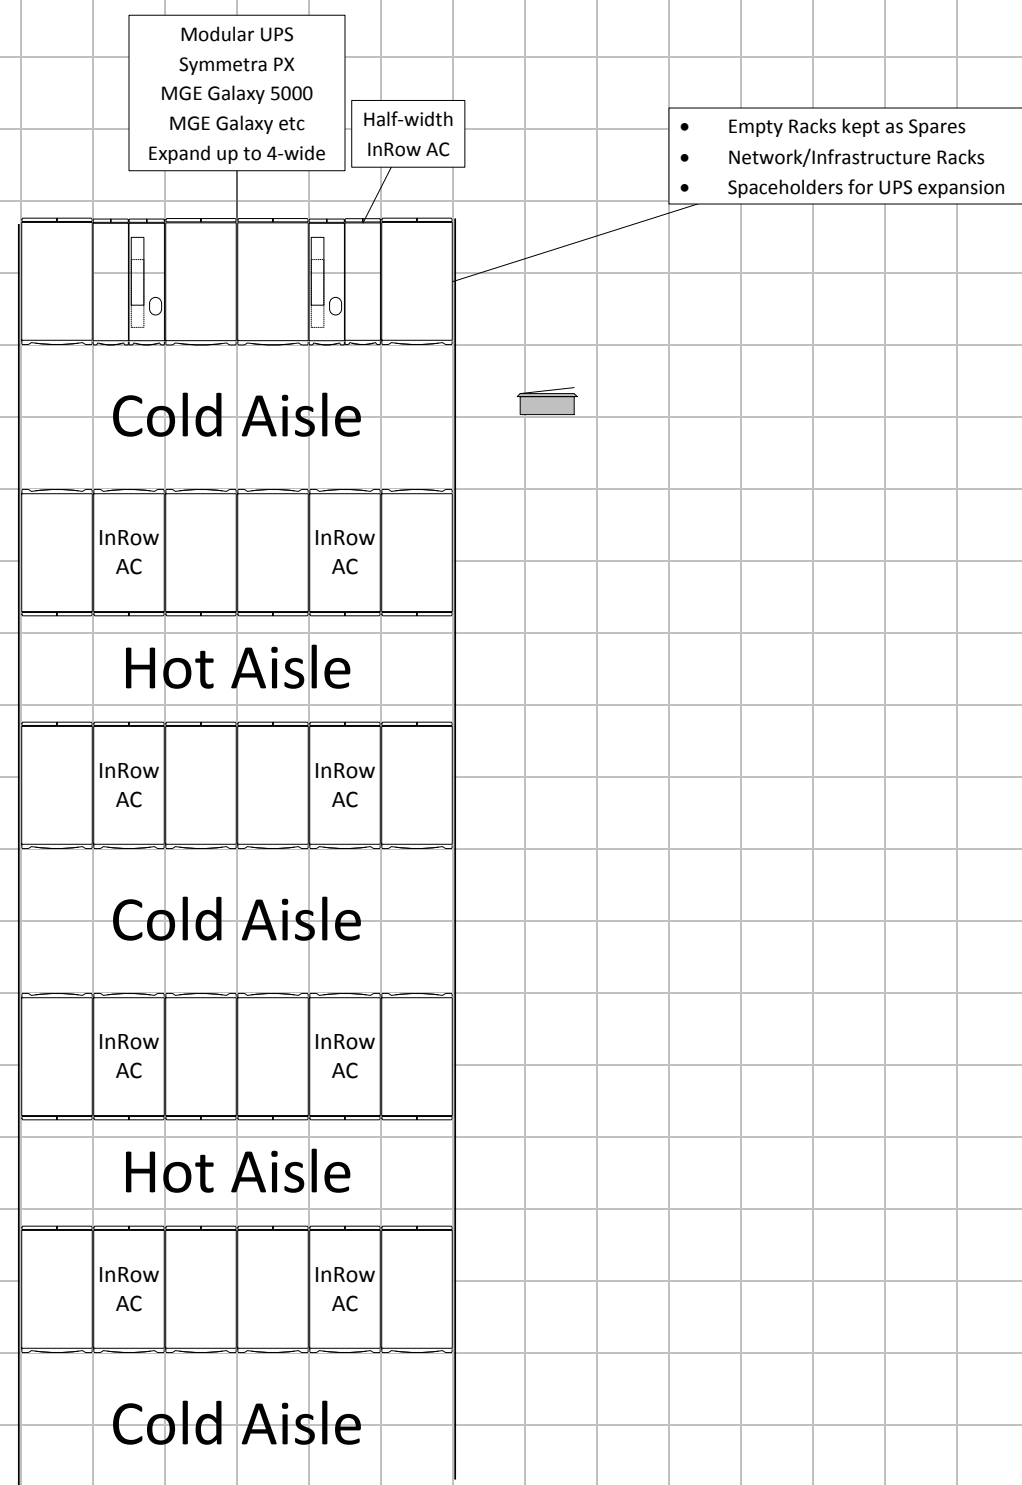

Leave empty for work area, staging, etc

Leave empty for work area, staging, etc

- Empty Racks/kef as Spares
- Network/Infrastructure Racks
- Spaceholders for UPS expansion

Half-width  
InRow AC

Modular UPS  
Symmetra PX  
MGE Galax 5000  
MGE Galaxy etc  
Expand up to 4-wide